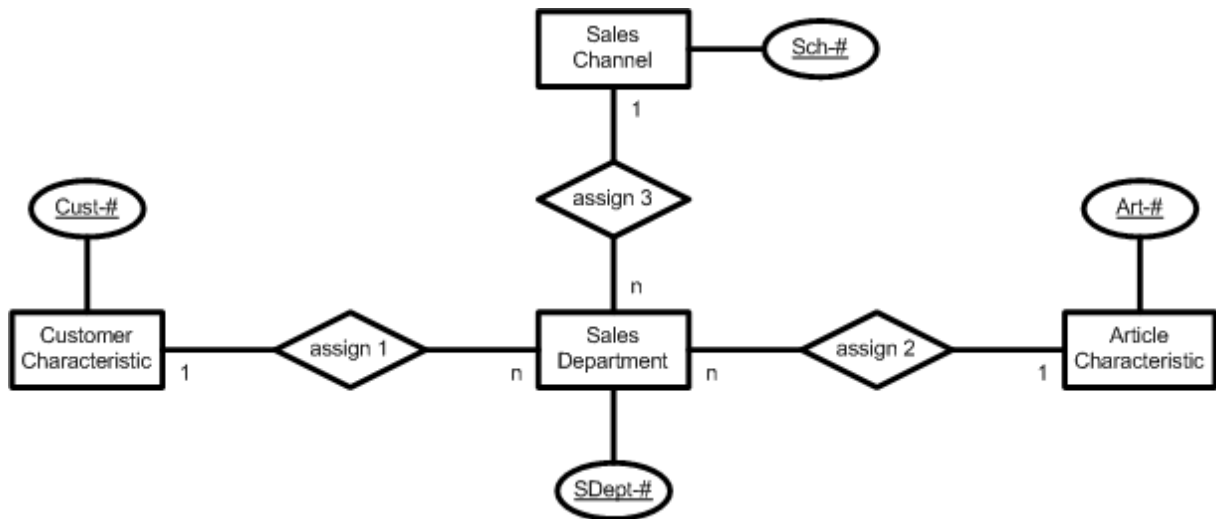

## **Sales Department**

Source: [Sche98, p. 430], adapted by Farid El Masri, adjusted by Gerhard Pokorny

**Transfer the following verbal description into an ERM:**

- a) A sales department (SDept-#) is uniquely assigned to a customer characteristics (Cust-#), an article characteristics (Art-#) and a sales channel (Sch-#).

Sales Department

<u>Sdept-#</u>	Cust-#	Art-#	Sch-#	...

Customer Characteristic

<u>Cust-#</u>	...

Sales Channel

<u>Sch-#</u>	...

Article Characteristic

<u>Art-#</u>	...