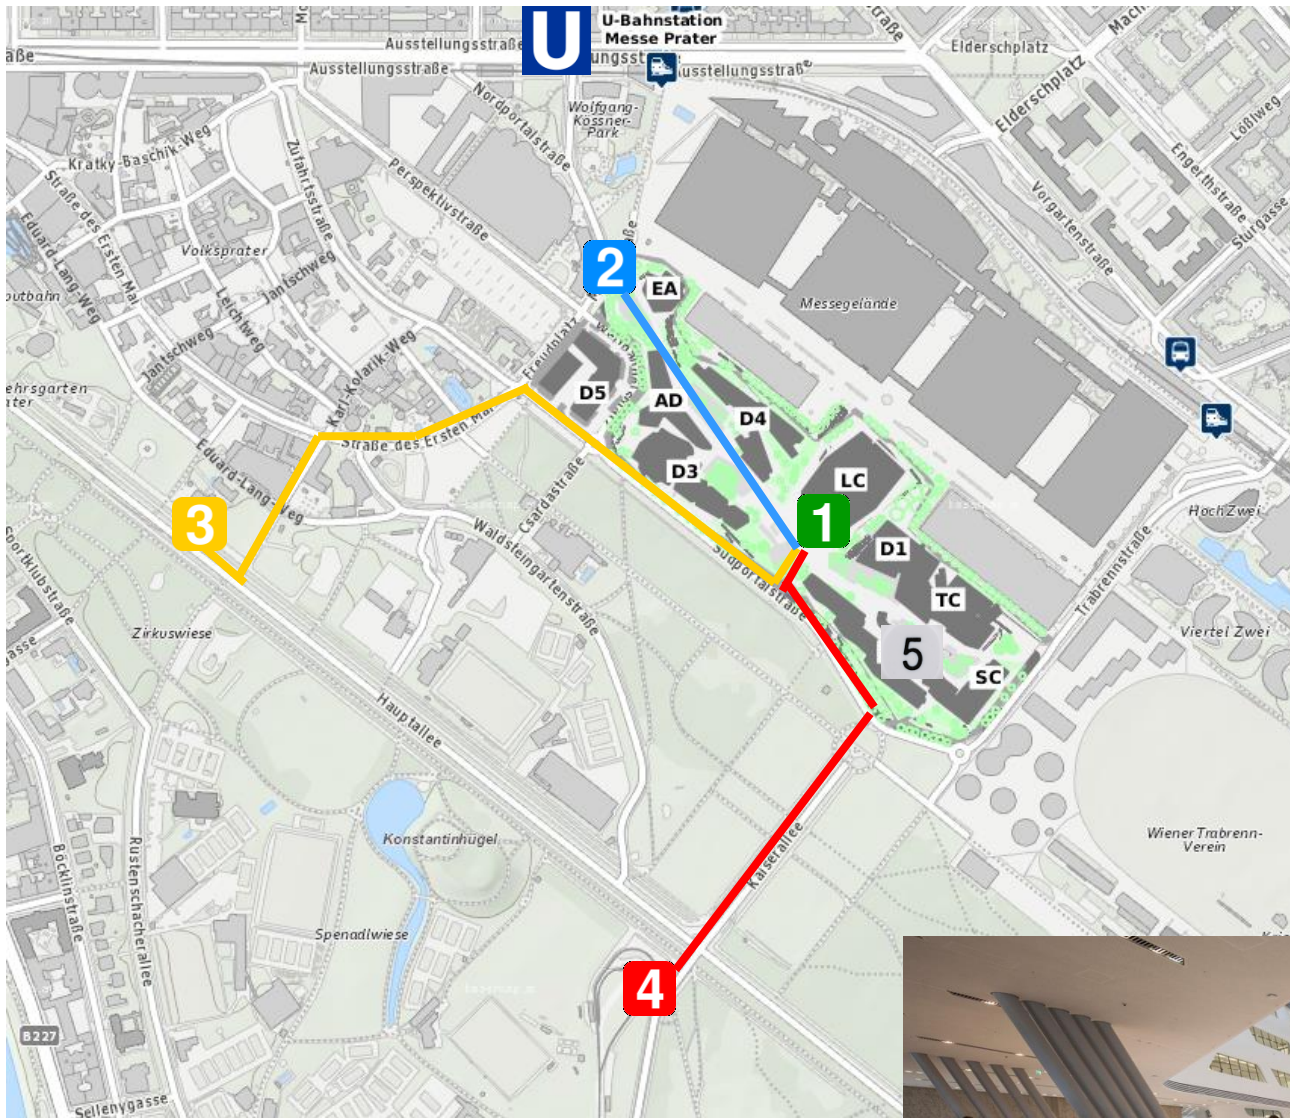

# Conference and social program venues

1

The conference venue: Building LC, Room 2.400 Clubraum on second floor (see directions below or

<https://campus.wu.ac.at/?roomShow=LC.2.400%20Clubraum> )

2

The starting point of the Welcome tour on Thursday, June 29, 9:00 am: Western campus entrance, near building EA

<https://campus.wu.ac.at/?roomShow=EA%20Entrance>

3

Venue of the conference dinner on Thursday, June 29 20:00: Restaurant "Meierei"

<http://www.meierei.at/>

4

Starting point for the closing/sightseeing event on Friday, June 30 16:45: Tram stop "Prater Hauptallee"

5

Venue of the joint lunch on Friday June 30 12:20: Restaurant "Das Campus"

<http://dascampus.at/>