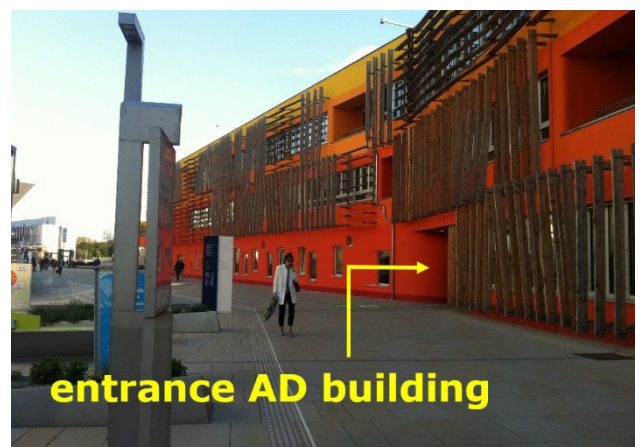

Directions to the WU Campus

Building AD – seminar room AD.0.114

The **Advanced Transfer Pricing Course** will be held in the seminar room **AD.0.114**, is located on the **ground floor** of the **AD building**. For more details, please see the next page.

BY PUBLIC TRANSPORTATION

Campus WU is located between the subway stations Messe-Prater and Krieau, both on the U2 line. The Library & Learning Center (LC) building is roughly the same distance from the two subway stations (a 5-10 minutes walk).

Bus line 82A (Krieau, Trabrennstraße and Südportalstraße) and tram line 1 (Prater Hauptallee) also stop close to the WU Campus.

BY CAR

The underground parking garage is located under the main boulevard running through the campus. The entrance to the garage is on Trabrennstraße.