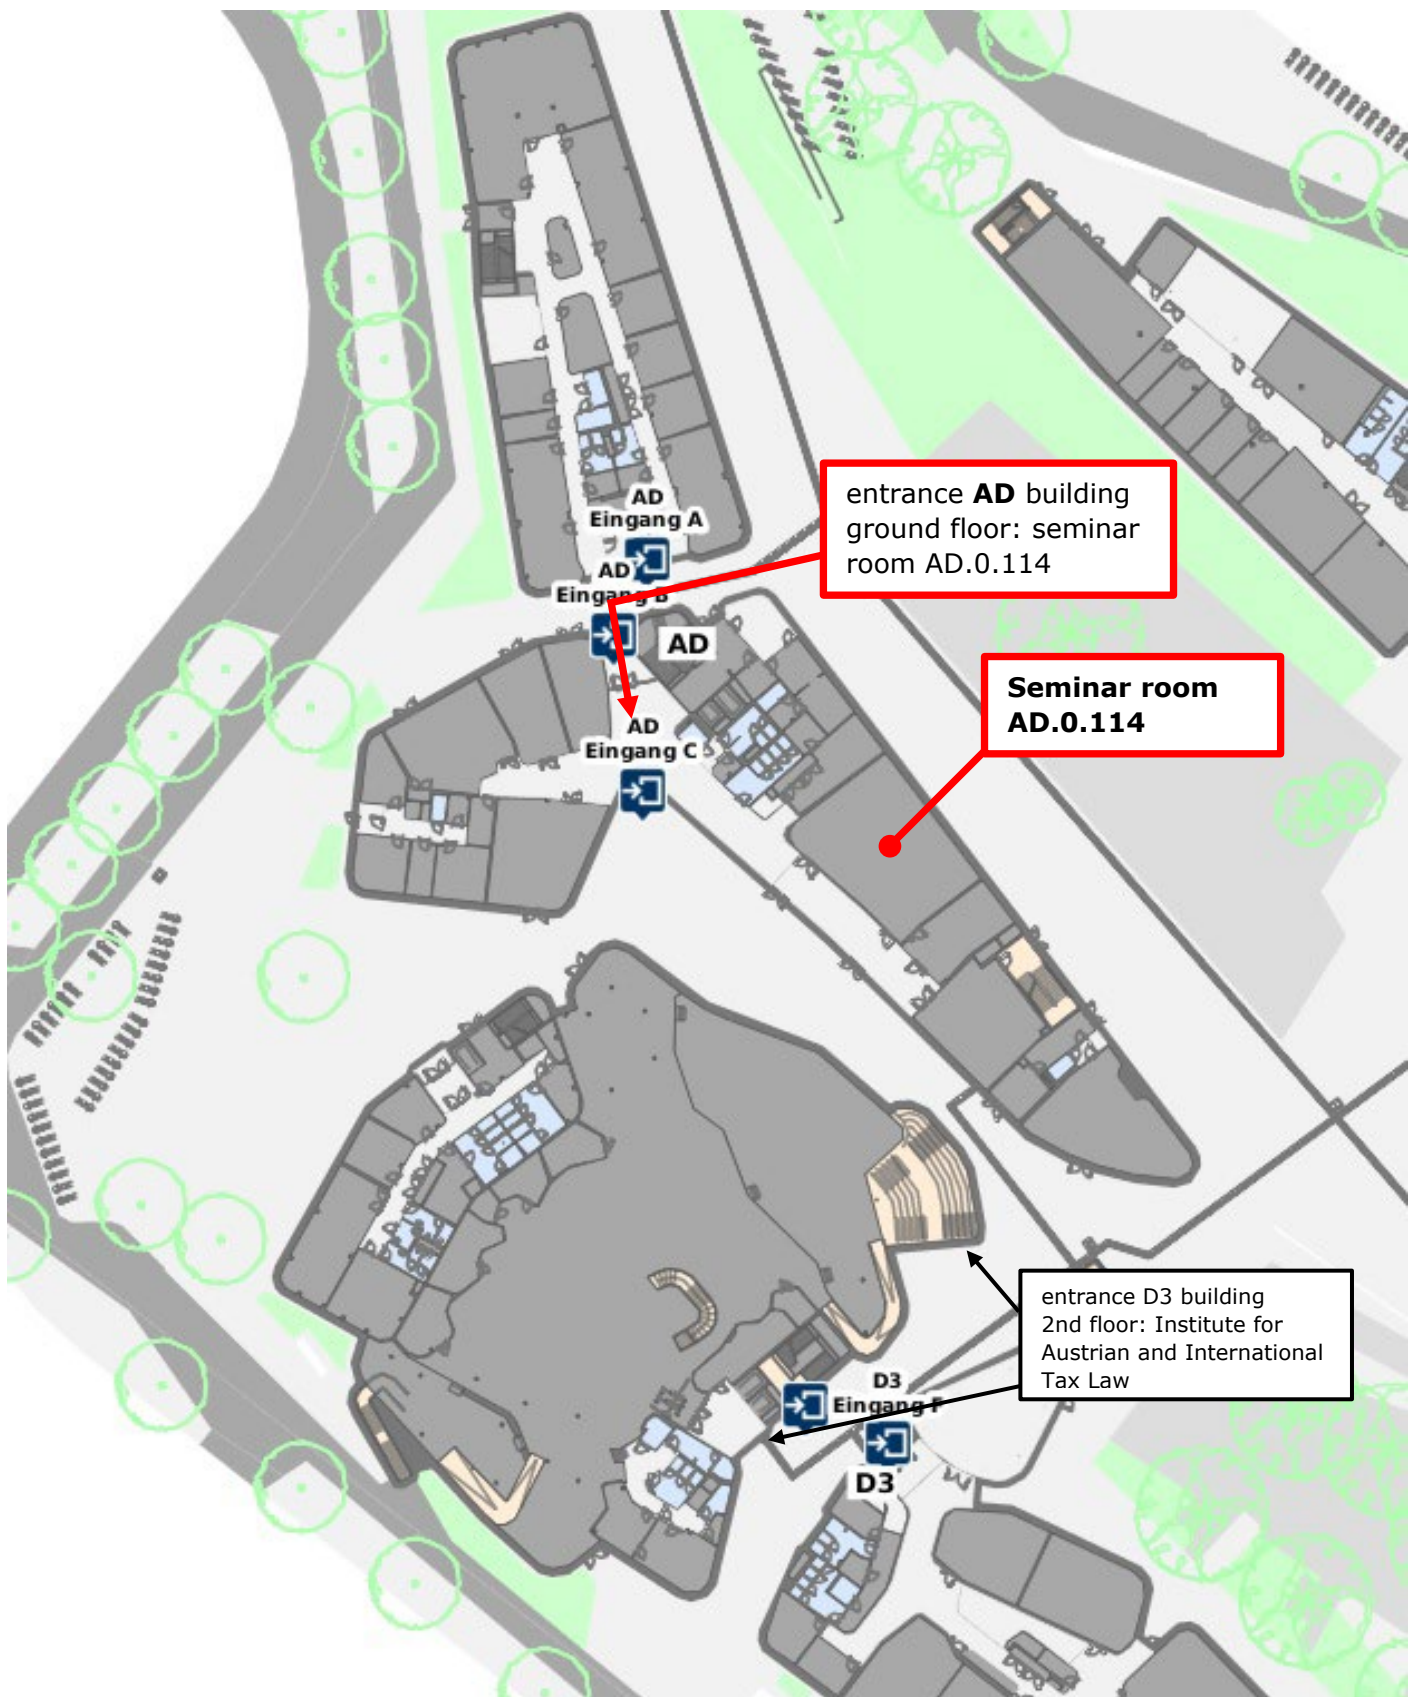

Directions to the WU Campus

Building AD – seminar room AD.0.114

The **Advanced Transfer Pricing Course** will be held in the seminar room **AD.0.114**, is located on the **ground floor** of the **AD building**. For more details, please see the next page.

BY PUBLIC TRANSPORTATION

Campus WU is located between the subway stations Messe-Prater and Krieau, both on the U2 line. The Library & Learning Center (LC) building is roughly the same distance from the two subway stations (a 5-10 minutes walk).

Bus line 82A (Krieau, Trabrennstraße and Südportalstraße) and tram line 1 (Prater Hauptallee) also stop close to the WU Campus.

BY CAR

The underground parking garage is located under the main boulevard running through the campus. The entrance to the garage is on Trabrennstraße.

Address: Welthandelsplatz 1, 1020 Vienna, Austria

Directions to the seminar room **AD.0.114**

Address: Welthandelsplatz 1, 1020 Vienna, Austria