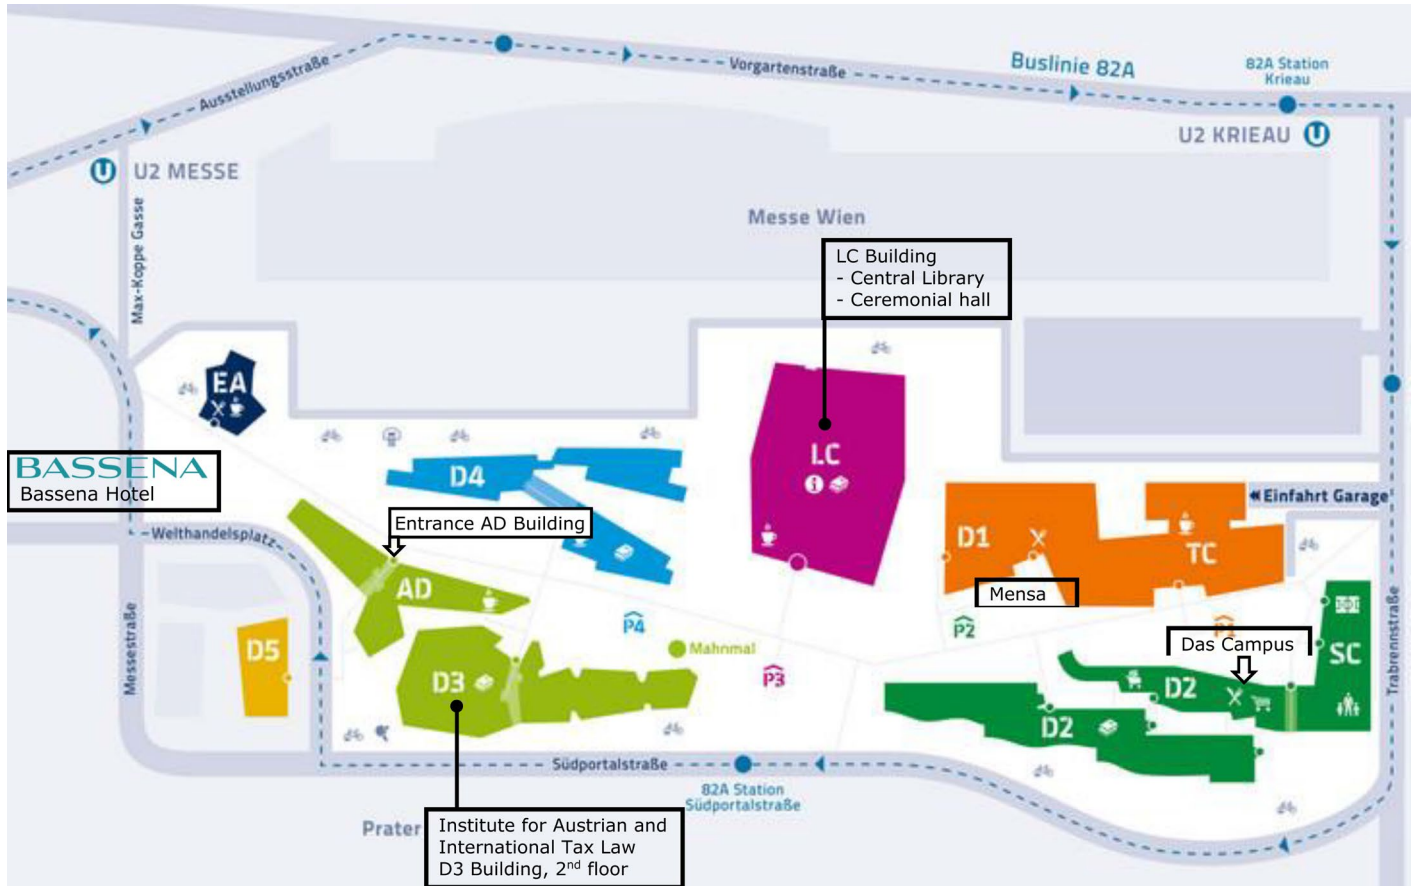

Directions to the WU Campus

Building AD – seminar room AD.0.114

The **Advanced Transfer Pricing Course** will be held in the seminar room **AD.0.114**, is located on the **ground floor** of the **AD building**. For more details, please see the next page.

BY PUBLIC TRANSPORTATION

Campus WU is located between the subway stations Messe-Prater and Krieau, both on the U2 line. The Library & Learning Center (LC) building is roughly the same distance from the two subway stations (a 5-10 minutes walk).

Bus line 82A (Krieau, Trabrennstraße and Südportalstraße) and tram line 1 (Prater Hauptallee) also stop close to the WU Campus.

BY CAR

The underground parking garage is located under the main boulevard running through the campus. The entrance to the garage is on Trabrennstraße.

Address: Welthandelsplatz 1, 1020 Vienna, Austria

Directions to the seminar room **AD.0.114**

Address: Welthandelsplatz 1, 1020 Vienna, Austria