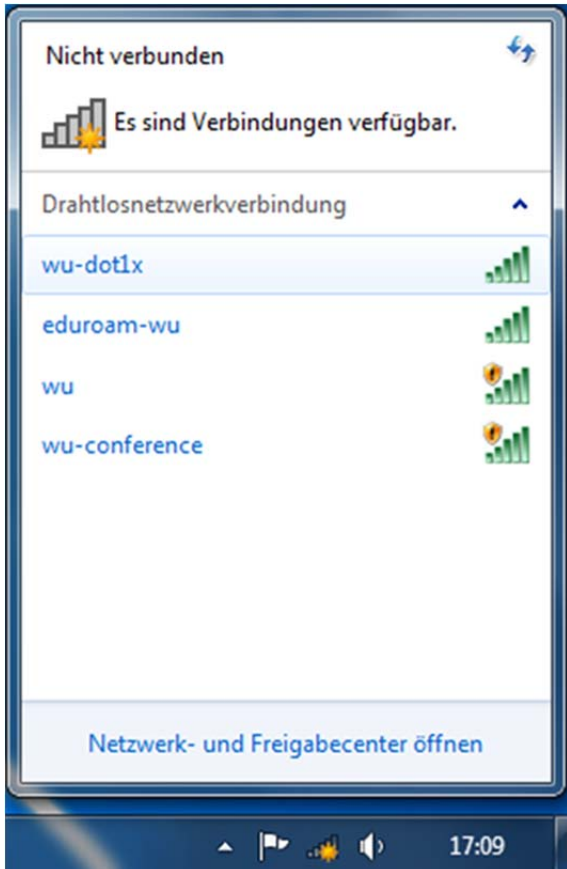

»Select "wu-dot1x"

» Connect