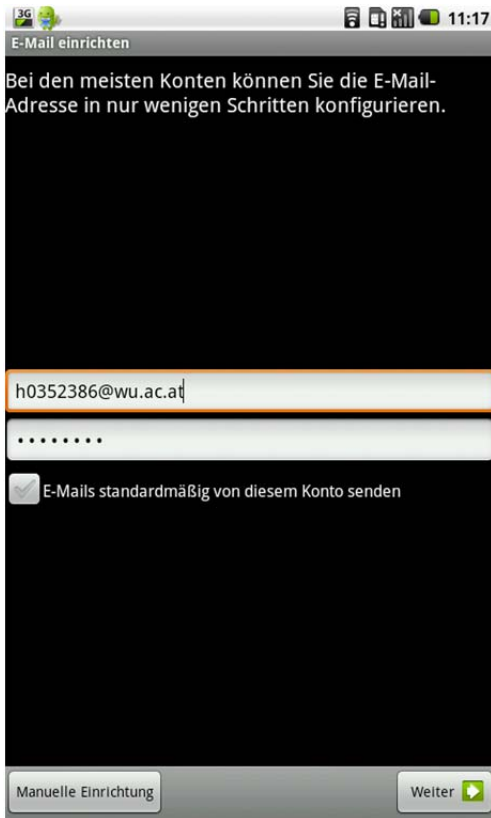

E-Mail for WU students

» fill in user credentials